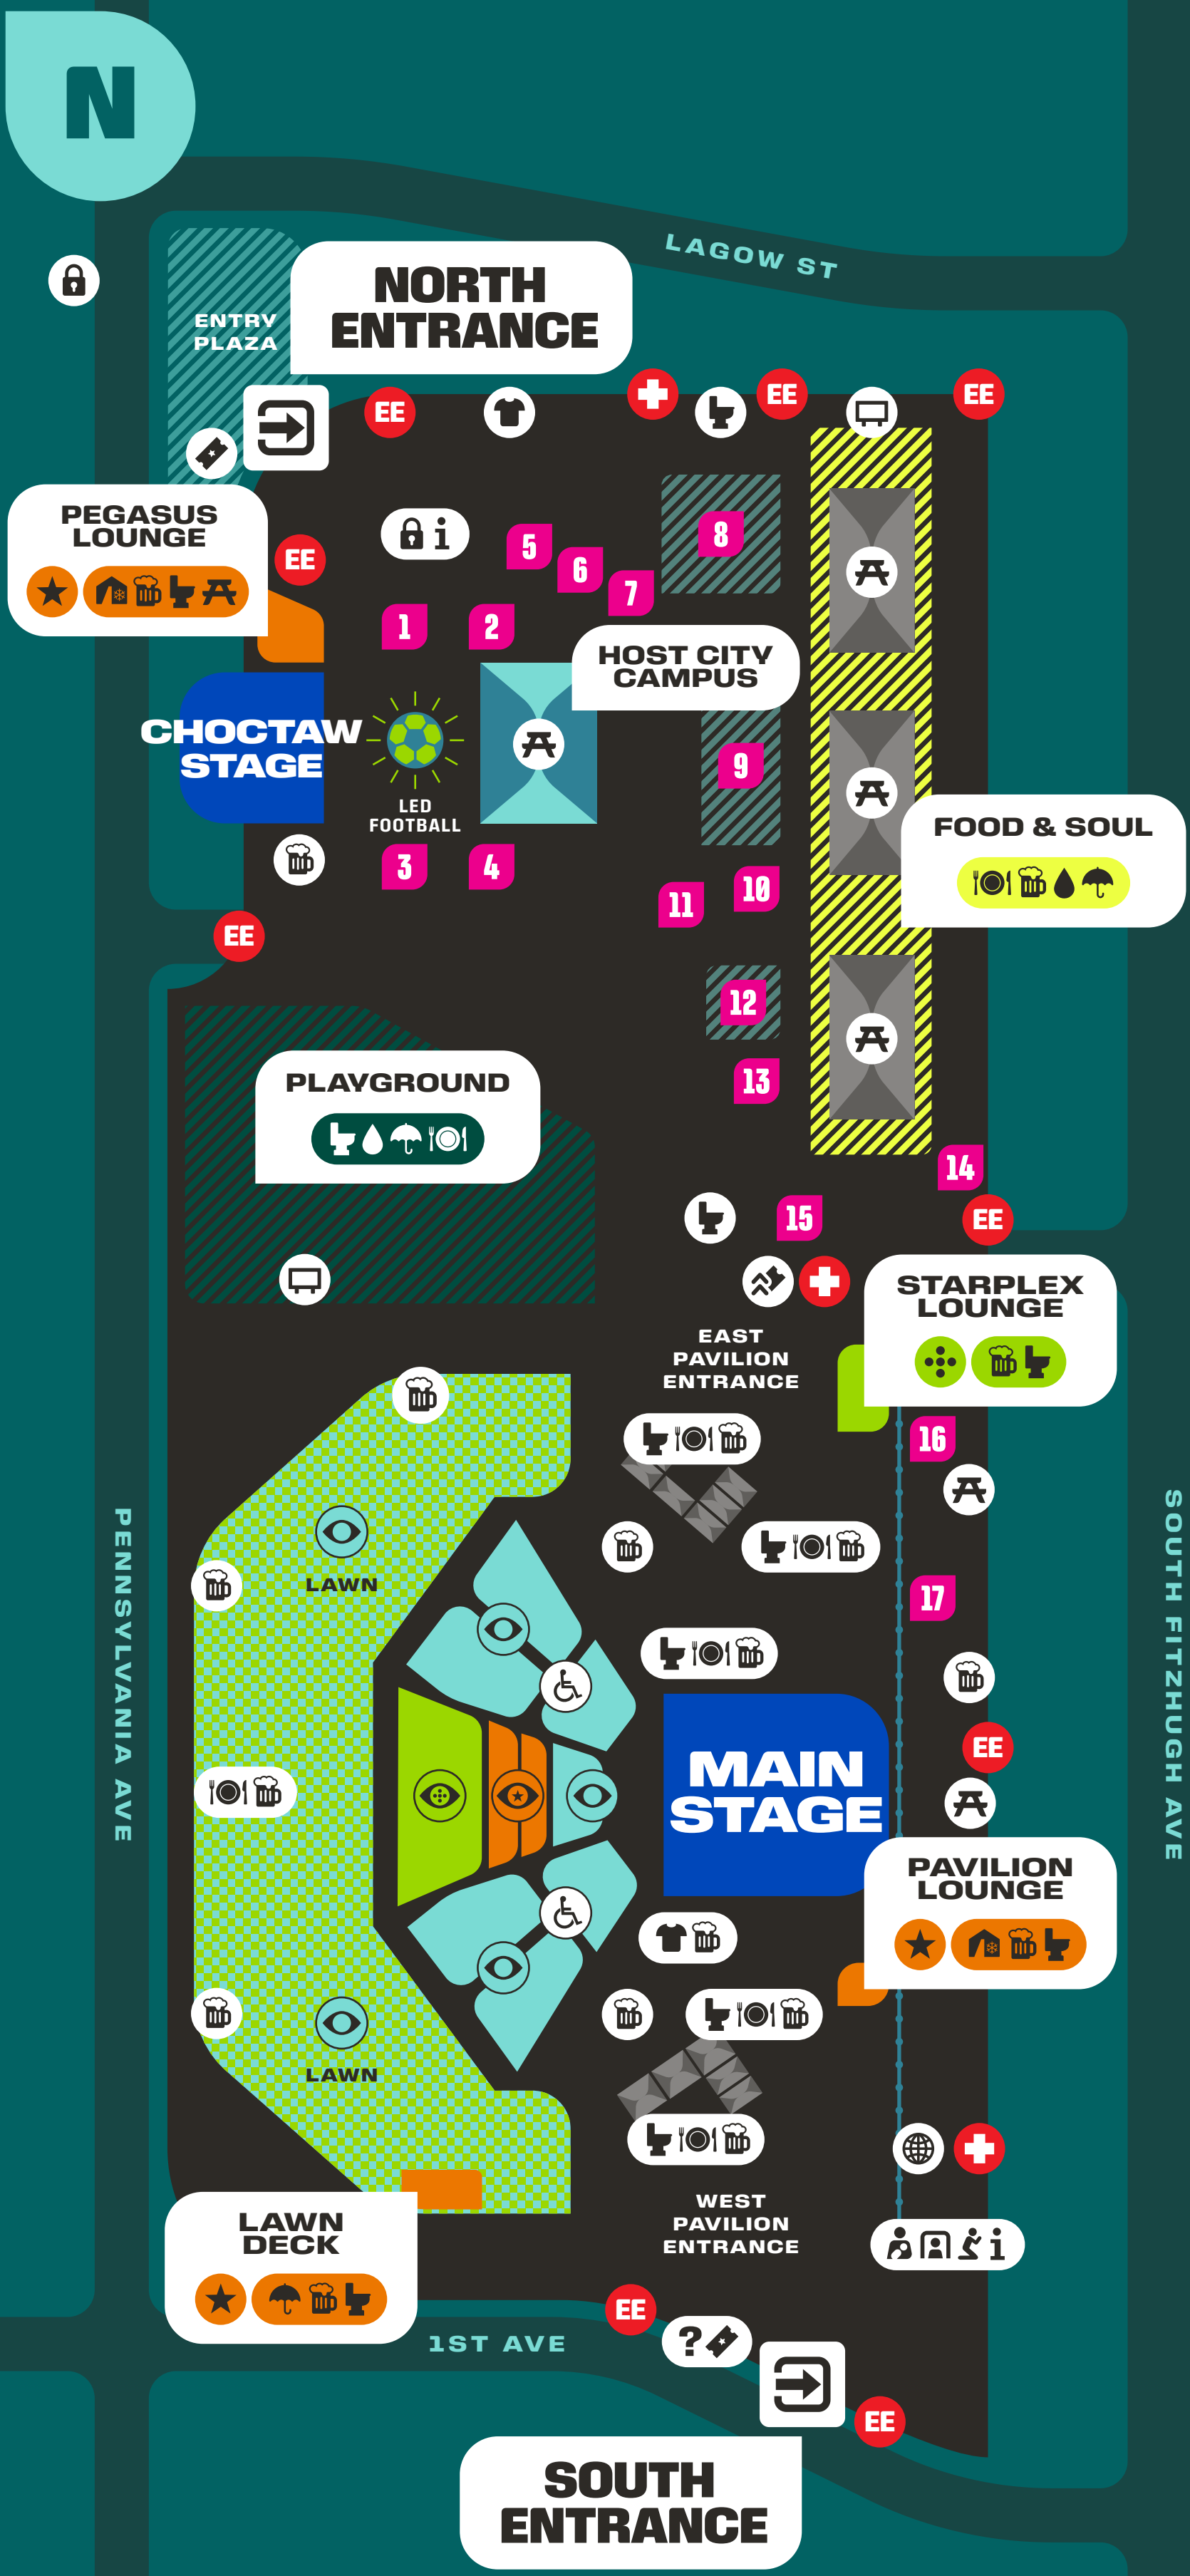

# PATRON MAP

## KEY

- |                      |                           |
|----------------------|---------------------------|
| FOOD                 | MOTHER'S ROOM             |
| BAR                  | SENSORY ROOM              |
| REFILL STATION       | MULTI-FAITH PRAYER ROOM   |
| RESTROOM             | CONSULATE DESK            |
| FIFA STORE           | MEDICAL                   |
| ACCESSIBILITY        | EMERGENCY EXIT            |
| LOCKERS              | PLAYGROUND                |
| BOX OFFICE           | FOOD & SOUL               |
| TICKET UPGRADE       | GA TICKETS                |
| GUEST SERVICES       | GA+ TICKETS               |
| TICKET HELP          | STARPLEX LOUNGE           |
| PICNIC TABLES        | LEGEND TICKETS            |
| SHADE TENT           | PAVILION / PEGASUS LOUNGE |
| AIR CONDITIONED TENT | ENTRANCES                 |
| VIEWING SCREEN       | VENUE WALL                |