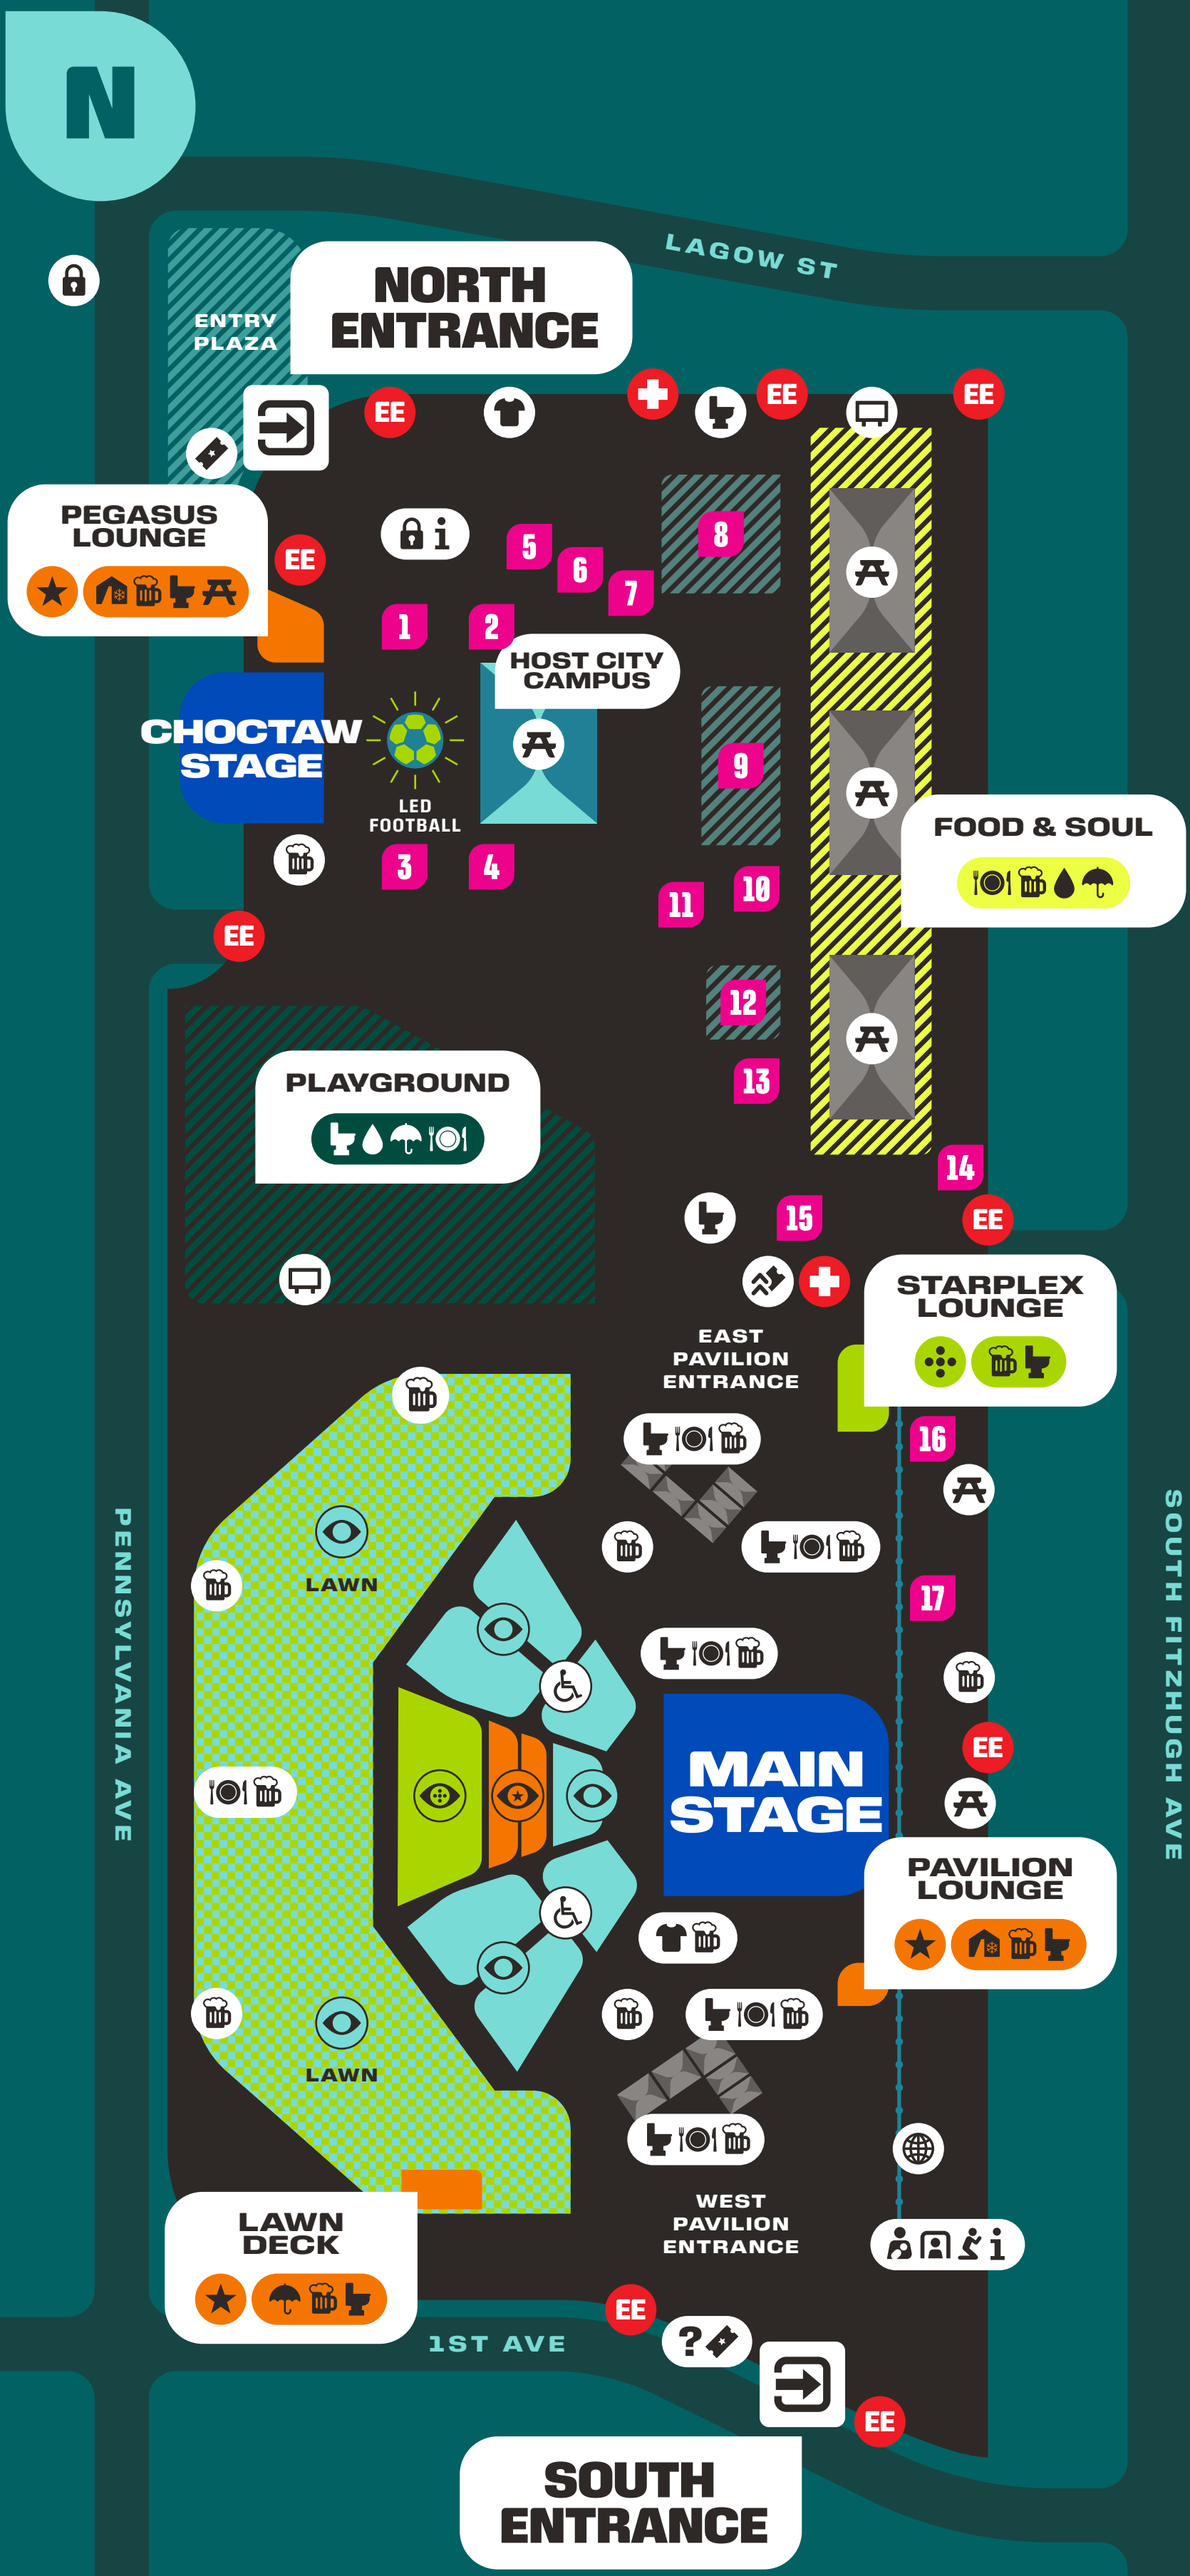

# PATRON MAP

## KEY

- |  |                      |  |                           |
|--|----------------------|--|---------------------------|
|  | FOOD                 |  | MOTHER'S ROOM             |
|  | BAR                  |  | SENSORY ROOM              |
|  | REFILL STATION       |  | MULTI-FAITH PRAYER ROOM   |
|  | RESTROOM             |  | CONSULATE DESK            |
|  | FIFA STORE           |  | MEDICAL                   |
|  | ACCESSIBILITY        |  | EMERGENCY EXIT            |
|  | LOCKERS              |  | PLAYGROUND                |
|  | BOX OFFICE           |  | FOOD & SOUL               |
|  | TICKET UPGRADE       |  | GA TICKETS                |
|  | GUEST SERVICES       |  | GA+ TICKETS               |
|  | TICKET HELP          |  | STARPLEX LOUNGE           |
|  | PICNIC TABLES        |  | LEGEND TICKETS            |
|  | SHADE TENT           |  | PAVILION / PEGASUS LOUNGE |
|  | AIR CONDITIONED TENT |  | ENTRANCES                 |
|  | VIEWING SCREEN       |  | VENUE WALL                |

## BEYOND THE GAMES

- |   |   |
|---|---|
| <b>1</b> CHOCTAW CASINOS                | <b>10</b> DEGREE, DOVE MEN+CARE, DOVE FRESH CLUBHOUSE |
| <b>2</b> NORTH TEXAS SPORTS FOUNDATION  | <b>11</b> LENOVO                                      |
| <b>3</b> POWERADE                       | <b>12</b> THE HOME DEPOT                              |
| <b>4</b> UT SOUTHWESTERN MEDICAL CENTER | <b>13</b> BANK OF AMERICA                             |
| <b>5</b> KIA                            | <b>14</b> CASAMIGOS                                   |
| <b>6</b> FC DALLAS                      | <b>15</b> ADIDAS                                      |
| <b>7</b> FC DALLAS ACADEMY              | <b>16</b> BUCHANAN'S                                  |
| <b>8</b> COCA-COLA FAN ZONE             | <b>17</b> AMERICAN HEART ASSOCIATION                  |
| <b>9</b> MICHELOB ULTRA BEER HALL       |   |